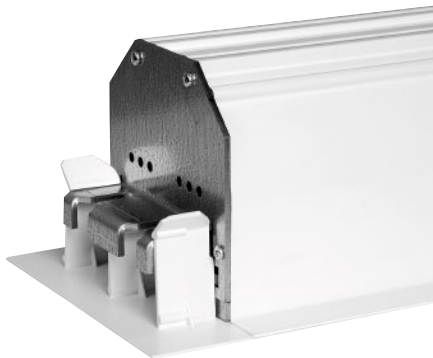

A screen that has been dubbed “Made for Installation” due to its innovative assembly system. In addition, this model disappears into a false ceiling by means of a retractable mechanism, and is endowed with the classic tensioning method, which ensures a perfect planarity of the surface while safeguarding a harmonious aesthetic impact. Two elastic cables depart from the ends of the base and are threaded through eyelets along the sides of the canvas, creating a lateral arch which avoids the risk of any creases forming during the rolling phase, despite the presence of the eyelets.

While maintaining the characteristic Inceel design, this solution further enhances an invaluable tool for your work and leisure time without posing any space limitations.

Available with 50 or 70 mm lateral black borders.

See page **56**
for Technical data

Inceel Tensio Classic ▲

End plate detail ▲

Create your own screen with the PSS

- > **Personalized dimensions:** width and height
- > **Roller type:** motorized or radio integrated
- > **Case:** available only with case
- > **Case color:** available in white or custom color
- > **Height of Top:** from 5 to 45 cm
- > **Projection surface fall:** front or rear with optional reverse-roll installation
- > **Side of command/motor:** right only

Standard Accessories

- > Kit containing eight 50 cm threaded bars for installation with maximum height of 1 m
- > Unipolar selector switch
- > Remote control (only for radio-integrated version)
- > End plates for closing the plasterboard