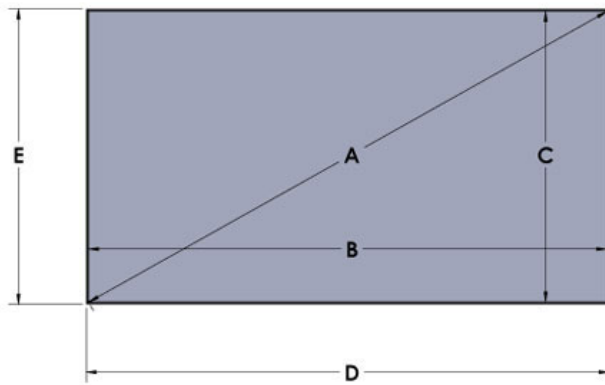

Video HDTV (16:9) Format Dimensions

Viewing Area H x W (C X B)		Standard Diagonal (A)		Overall Dimensions H x W (E x D)			Approx. Ship. Wt.	
in.	cm.	in.	cm.	in.	cm.	Lbs.	Kg	
39" X 70"	100 X 177	80"	203	40" X 71"	102 X 179	83	38	
45" X 80"	115 X 204	92"	234	46" X 81"	117 X 206	91	41	
49" X 87"	124 X 221	100"	254	50" X 88"	126 X 223	97	44	
52" X 92"	132 X 235	106"	269	53" X 93"	134 X 237	112	51	
54" X 96"	137 X 244	110"	279	55" X 97"	139 X 245	116	53	
56" X 100"	143 X 255	115"	292	57" X 101"	145 X 257	120	54	
59" X 105"	149 X 266	120"	305	60" X 105"	151 X 267	128	58	

Wide (16:10) Format Dimensions

Viewing Area H x W (C X B)		Standard Diagonal (A)		Overall Dimensions H x W (E x D)			Approx. Ship. Wt.	
in.	cm.	in.	cm.	in.	cm.	Lbs.	Kg	
42" X 68"	108 X 172	80"	203	43" X 69"	110 X 174	90	41	
49" X 78"	124 X 198	92"	234	50" X 79"	126 X 200	114	52	
53" X 85"	135 X 215	100"	254	54" X 86"	137 X 217	126	57	
56" X 90"	143 X 228	106"	269	57" X 91"	145 X 230	137	62	
59" X 95"	151 X 241	112"	284	60" X 96"	153 X 243	146	66	

CinemaScope (2:35:1) Format Dimensions

Viewing Area H x W (C X B)		Standard Diagonal (A)		Overall Dimensions H x W (E x D)			Approx. Ship. Wt.	
in.	cm.	in.	cm.	in.	cm.	Lbs.	Kg	
31" X 74"	80 X 187	80"	203	32" X 74"	81 X 189	90	41	
43" X 101"	109 X 257	110"	279	44" X 102"	111 X 259	114	52	
47" X 110"	119 X 281	120"	305	48" X 111"	121 X 282	126	57	
52" X 122"	132 X 311	133"	338	53" X 123"	134 X 313	137	62	
56" X 133"	143 X 337	144"	366	57" X 133"	145 X 338	146	66	
59" X 138"	149 X 351	150"	381	60" X 139"	151 X 352	156	71	

SURFACE INFORMATION

- All surfaces will be seamless on rigid panel backer.
- Max viewing height 59"

WHEN ORDERING, MARK APPROPRIATE SELECTIONS

1. Select Size from Charts.
2. Select Viewing Surface
 - Black Diamond .8 (4K)
 - Black Diamond 1.4 (4K)
 - Black Diamond 2.7 (4K)